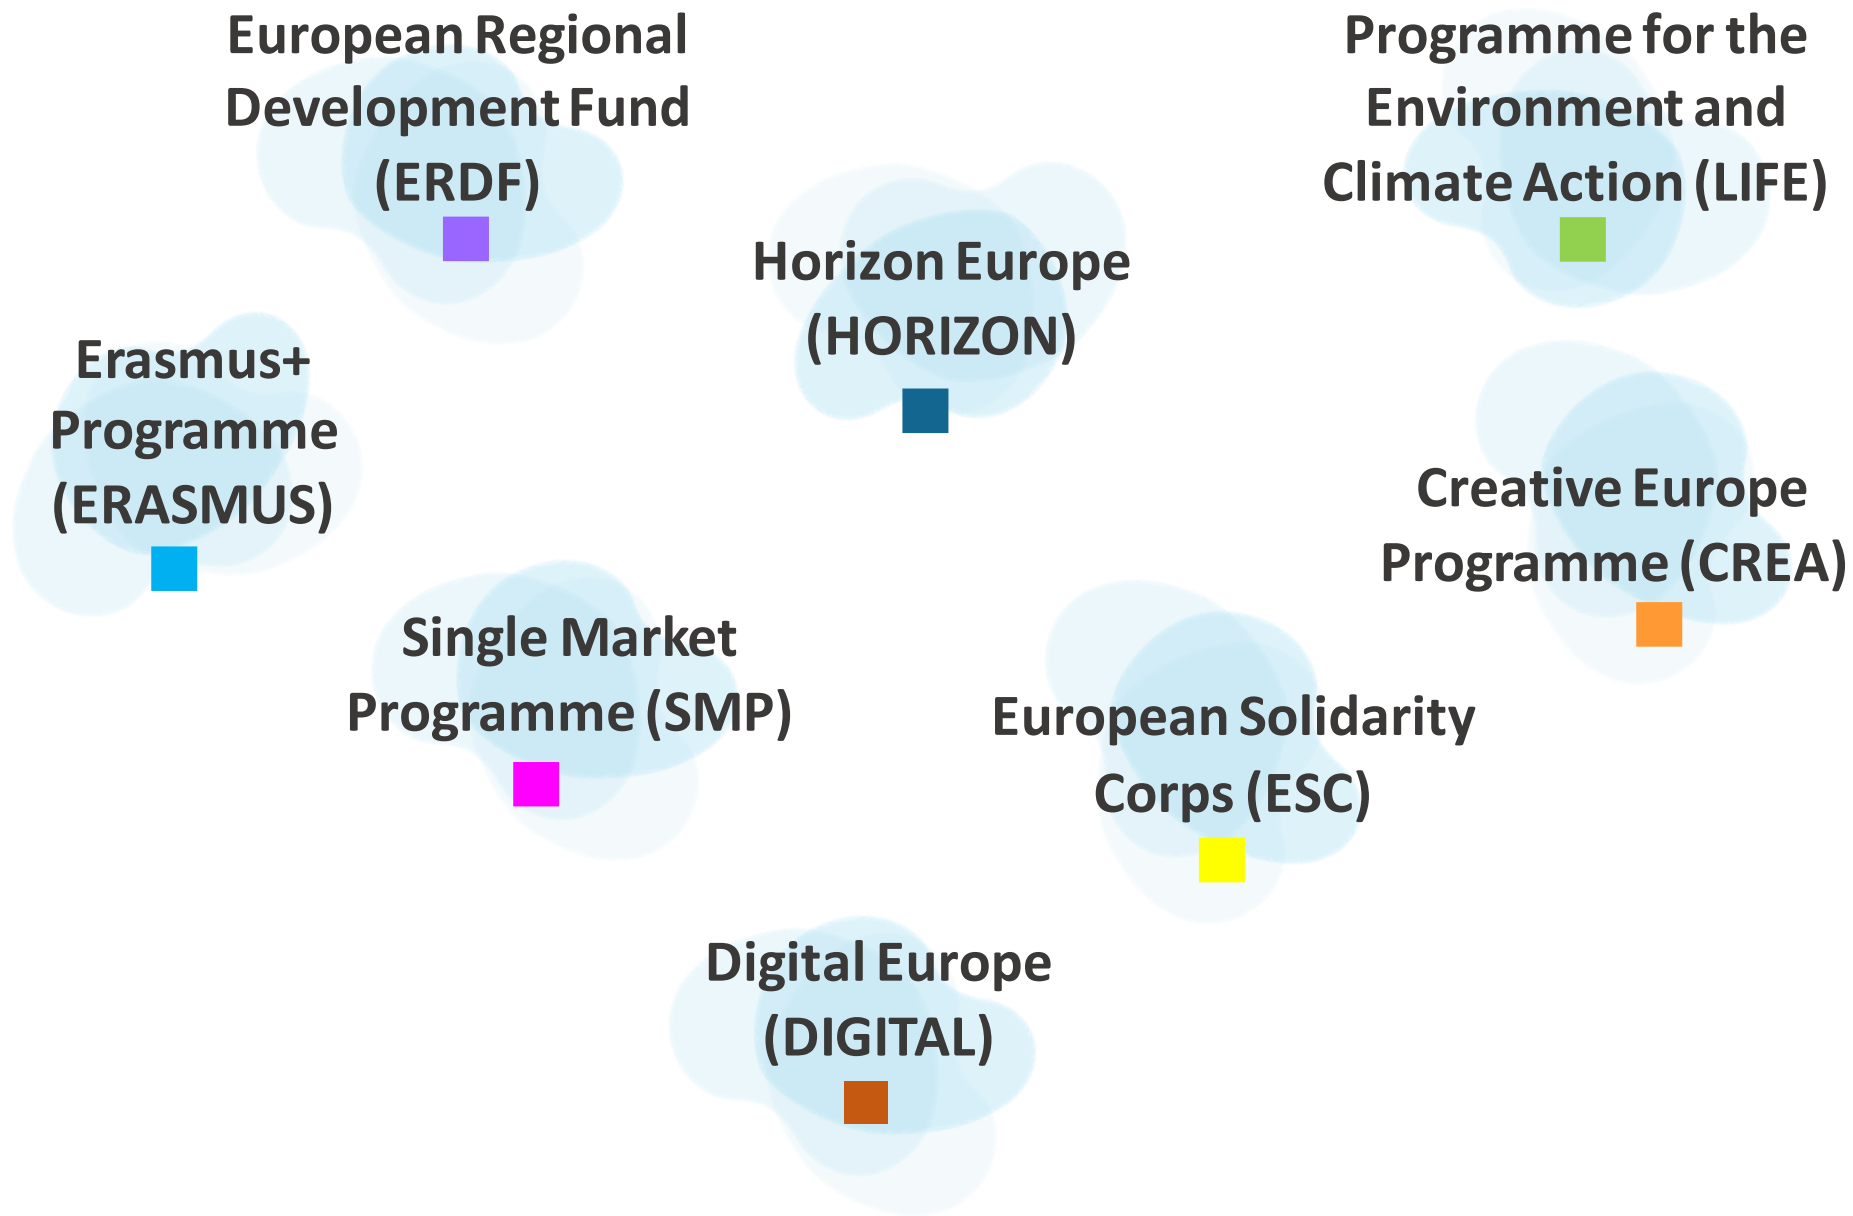

Overview of EU funding opportunities to support the achievement of the New European Bauhaus objectives (2023-2024)

## Transformation of places on the ground

Supporting local concrete transformation on the built environment in accordance with the core values of aesthetics, sustainability and social inclusion.

	Title	2022	2023				2024				Reference
		Q4	Q1	Q2	Q3	Q4	Q1	Q2	Q3	Q4	
Dedicated calls	European Urban Initiative										European Regional Development Fund (ERDF)
	Affordable Housing District Demonstrator										HORIZON-CL4-2023-RESILIENCE-01-44
	Urban greening and re-naturing for urban regeneration, resilience and climate neutrality										HORIZON-MISS-2023-CLIMA-CITIES-01-01
	New European Bauhaus – Innovative solutions for greener and fairer ways of life through arts and culture, architecture and design for all										HORIZON-CL2-2024-HERITAGE-01-01
	Demonstrating the potential of Nature-based Solutions and the New European Bauhaus to contribute to sustainable, inclusive and resilient living spaces and communities										HORIZON-CL6-2024-BIODIV-02-2-two-stage

## Transformation of the enabling environment for innovation

Supporting innovation in industrial ecosystems towards new solutions and approaches. This is not only innovation in the sense of new technologies but also a combination of new and traditional technics or a new adaptation of local crafts and knowledge.

## Diffusion of new meanings

A more systematic application of co-design processes involving communities and civil society and relying on inter-generational and multidisciplinary collaboration to address social and environmental challenges.